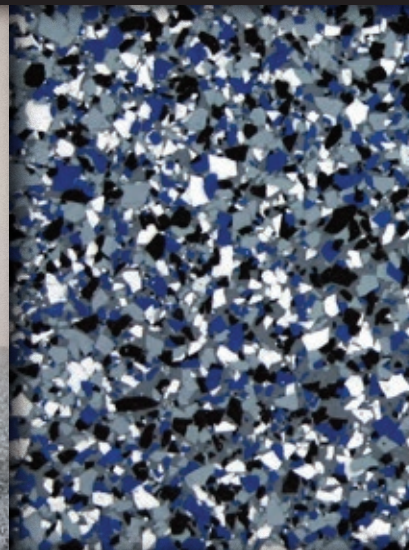

Decorative Chip

Polyurea Coating System

Chip System Characteristics:

- ▶ The **FASTEST, EASIEST** and **TOUGHEST** chip system on the market. (*Return to service in 24 hrs.*)
- ▶ Full or partial chip with the appearance of granite, marble or terrazzo.
- ▶ Easy to maintain, No waxing or upkeep needed!
- ▶ Custom colors available.