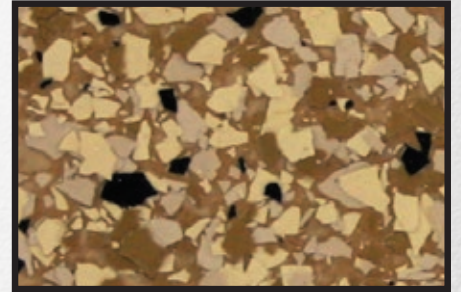

Decorative Chip Color Swatches

Citadel Floor Finishing Systems offers standard colors of chip in 1/4", 1/8" & 1/16" sizes. Custom chip blends are also available, contact us for more information.

Full Chip Swatches | 1/4" Chip (standard colors)

Denim

Domino

Tan

Saddle Tan

Gunflint Trail

Gravel

Contact us for more information, (866) 765-4310

www.citadelfloors.com