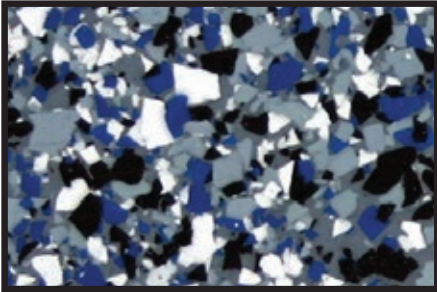

Decorative Chip Color Swatches

Citadel Floor Finishing Systems offers standard colors of chip in 1/4", 1/8" & 1/16" sizes. Custom chip blends are also available, contact us for more information.

Full Chip Swatches | 1/4" Chip (standard colors)

Denim