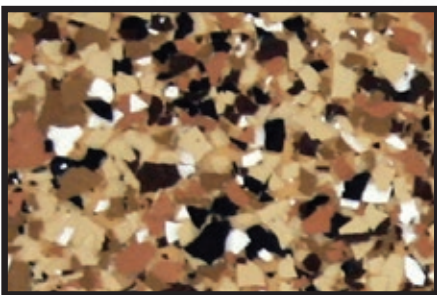

Decorative Chip Color Swatches

Citadel Floor Finishing Systems offers standard colors of chip in 1/4", 1/8" & 1/16" sizes. Custom chip blends are also available, contact us for more information.

Full Chip Swatches | 1/4" Chip (standard colors)

Saddle Tan

Contact us for more information, (866) 765-4310

www.citadelfloors.com