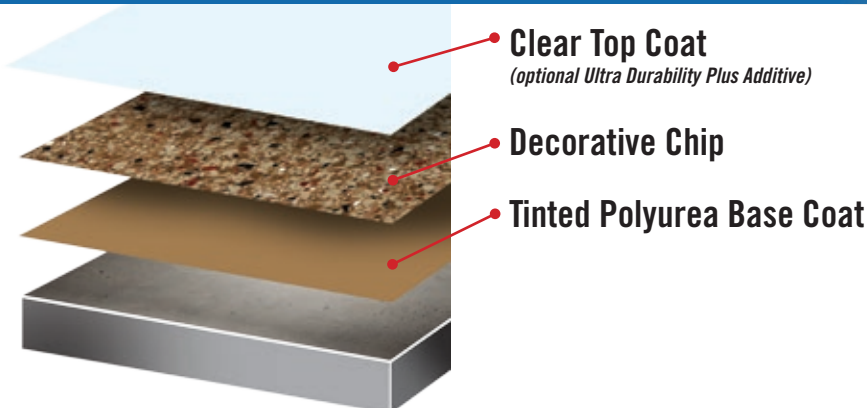

Polyurea™

Polyurea is a two-component, 98% solids Polyurea primer/basecoat with unique physical characteristics that make it a one-of-a-kind product.

Our Adjustable Cure Rate Technology™ allows the installer to customize the workability and cure times of this material for use in any climate. Standard cure times of this revolutionary product can range from 1 hour to 3 hours based on the speed of material used and the temperature at the time of application. This advancement once again shows Citadel Floor Finishing Systems' commitment to being the market leader in easy to apply floor coating systems.

Installations completed with Citadel's Polyurea will save hours of time over conventional systems and will cut consumable costs in half. It is hands-down the BEST floor coating product on the market today, backed by a strong warranty, countless months of testing, and thousands of square feet of proven success.