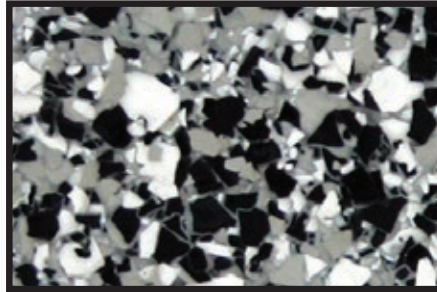

Decorative Chip Color Swatches

Citadel Floor Finishing Systems offers standard colors of chip in 1/4", 1/8" & 1/16" sizes. Custom chip blends are also available, contact us for more information.

Full Chip Swatches | 1/4" Chip (standard colors)

Domino

Contact us for more information, (866) 765-4310

www.citadelfloors.com