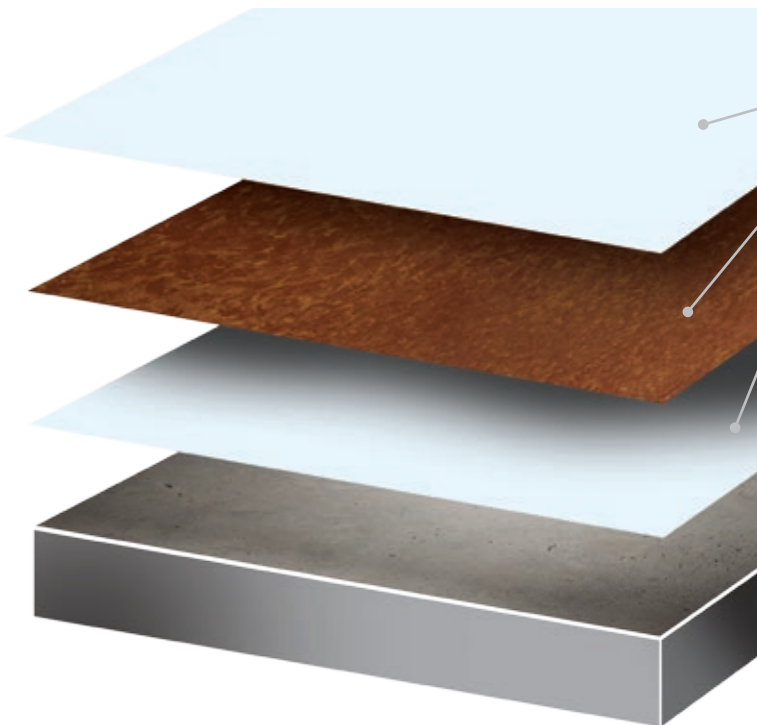

Gold Sandstone

Sienna Sunset

Terracotta

Stone Obsidian

FLOORS ARE INSTALLED USING THE ONE-OF-A-KIND **MEDICI DUALIE ROLLER™**.

Project Spotlight: News Studio

This news studio wanted to create a custom look for their award winning news cast. Their solution was a custom Medici™ polyurea floor by Citadel.