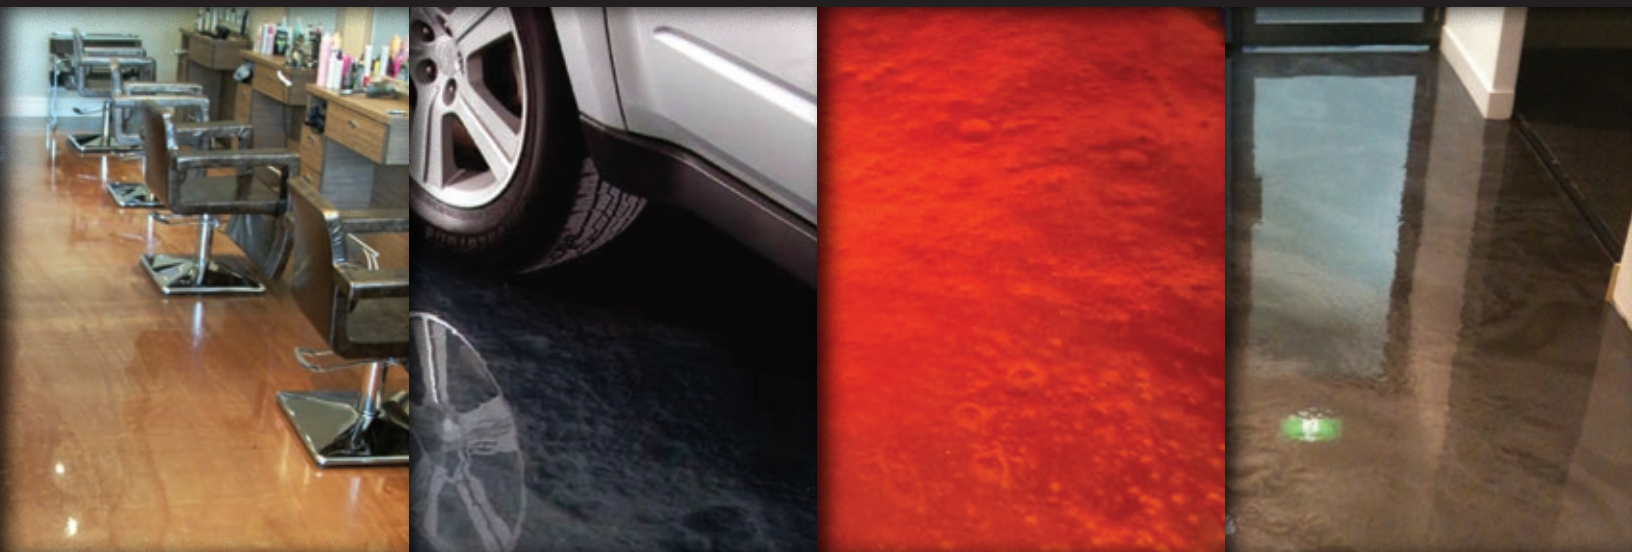

## Metallic System Characteristics:

- ▶ The **FASTEST, EASIEST** and **TOUGHEST** metallic system on the market. (*Return to service in 24 hrs.*)
- ▶ Has the appearance of “marble-like” and “chameleon” color changing textures.
- ▶ Easy to maintain, No waxing or upkeep needed!
- ▶ Finishes multiple surfaces (Concrete, Wood, Tile)

## Metallic System

Pearlescent Metallic™ powder tints produce marbled floor coatings that contain pearlescent and iridescent accents with gleaming finishes. These lustrous floor coatings are the newest solution for commercial applications, retail environments and for many residential customers looking to set their home apart from others.

## PolyCuramine™

Clear Base and Topcoat

PolyCuramine™ is an odor free, interior clear base, which serves as the foundation of a multitude of the Citadel finishing systems. It provides incredible abrasion resistance and extreme chemical resistance. This product combines key attributes from multiple chemistries into one indestructible, self-leveling, flexible, fast curing, high gloss coating system.

PolyCuramine™ is Self-Leveling and Buildable, and can be used to help “float out” and level damaged floors that show the effects of spalling, deterioration, shaling, etc. With rapid cure times of 6-12 hours, this coating can essentially “re-build” a floor quickly with all the benefits of Polyurea including flexibility, excellent adhesion and abrasion resistance. The PolyCuramine does not require sanding prior to re-coating which can help keep installations on schedule without added labor.