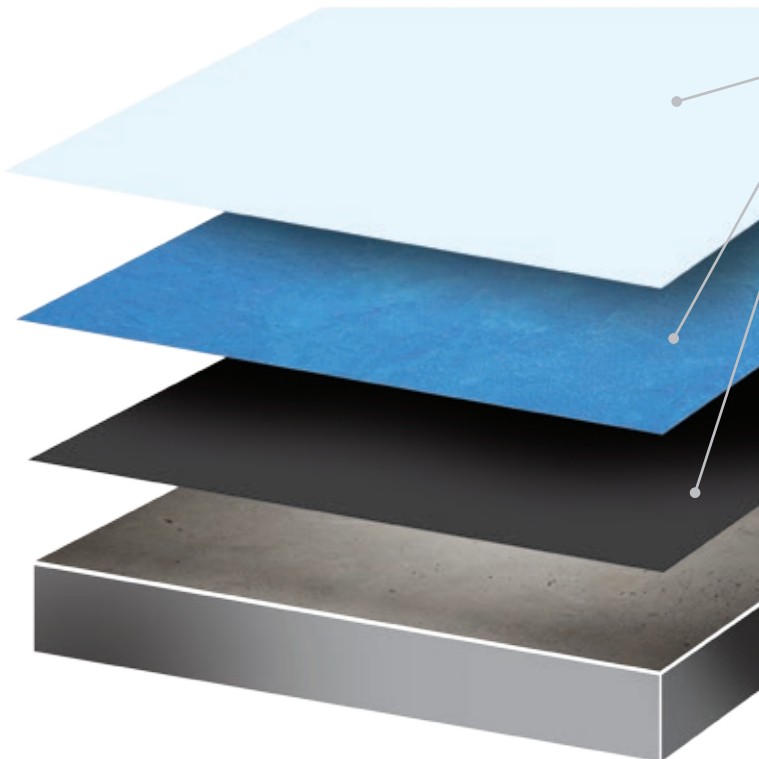

Project Spotlight: Boat Dealership

This boat dealership wanted create a custom look for their showroom with a quick return to service. The solution was a custom Metallic PolyCuramine™ floor.

Optional Clear Top Coat (*optional Ultra Durability Plus Additive*)

PolyCuramine™ with Metallic Tint

Fast Cure Primer

COMPARE CITADEL POLYCURAMINE TO EPOXY

	PolyCuramine	Epoxy
Durability	20X Stronger Than	0
Flexibility	98%	2%
Product Type	PolyCuramine	Epoxy
Vehicle Traffic	24 Hours	7 Days
Installation	One Day	2-3 Days
Warranty	Limited Lifetime	0
% of Solids	96%	33%

Contact us for more information, (866) 765-4310

www.citadelfloors.com